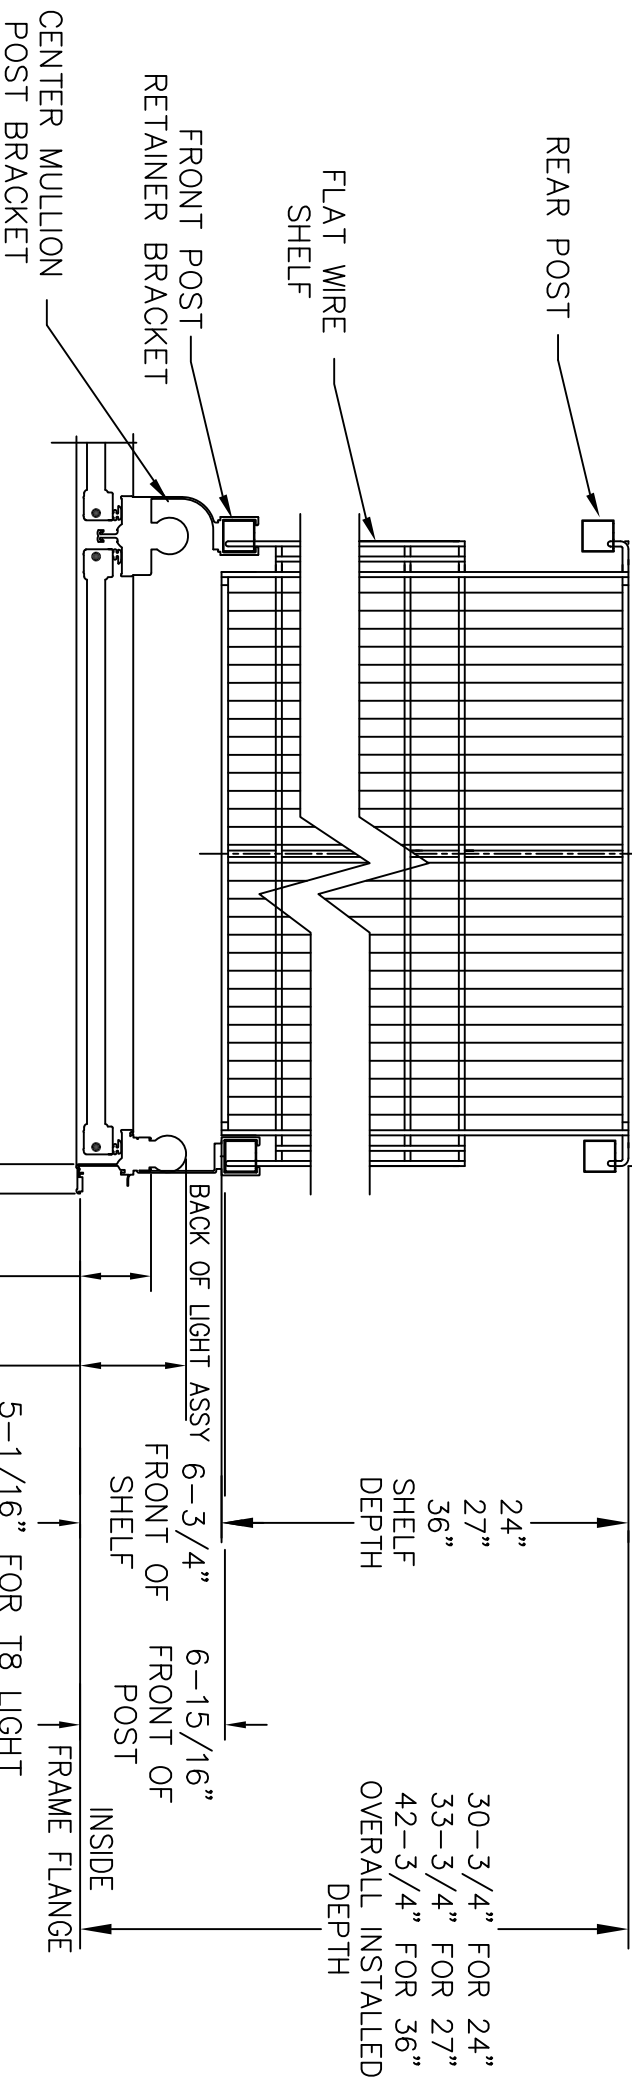

22-9/16" FOR 23" DOOR
 26-5/16" FOR 26" DOOR
 28-5/16" FOR 28" DOOR
 29-13/16" FOR 30" DOOR
 SHELF WIDTHS

30-3/4" FOR 24"
 33-3/4" FOR 27"
 42-3/4" FOR 36"
 OVERALL INSTALLED
 DEPTH

MODEL 401
 T8 & STD LIGHTING
 "FLAT WIRE" SHELF

ANTHONY STD P/N: 88-14531-XXXX

T8 LIGHTING PICTORALLY SHOWN